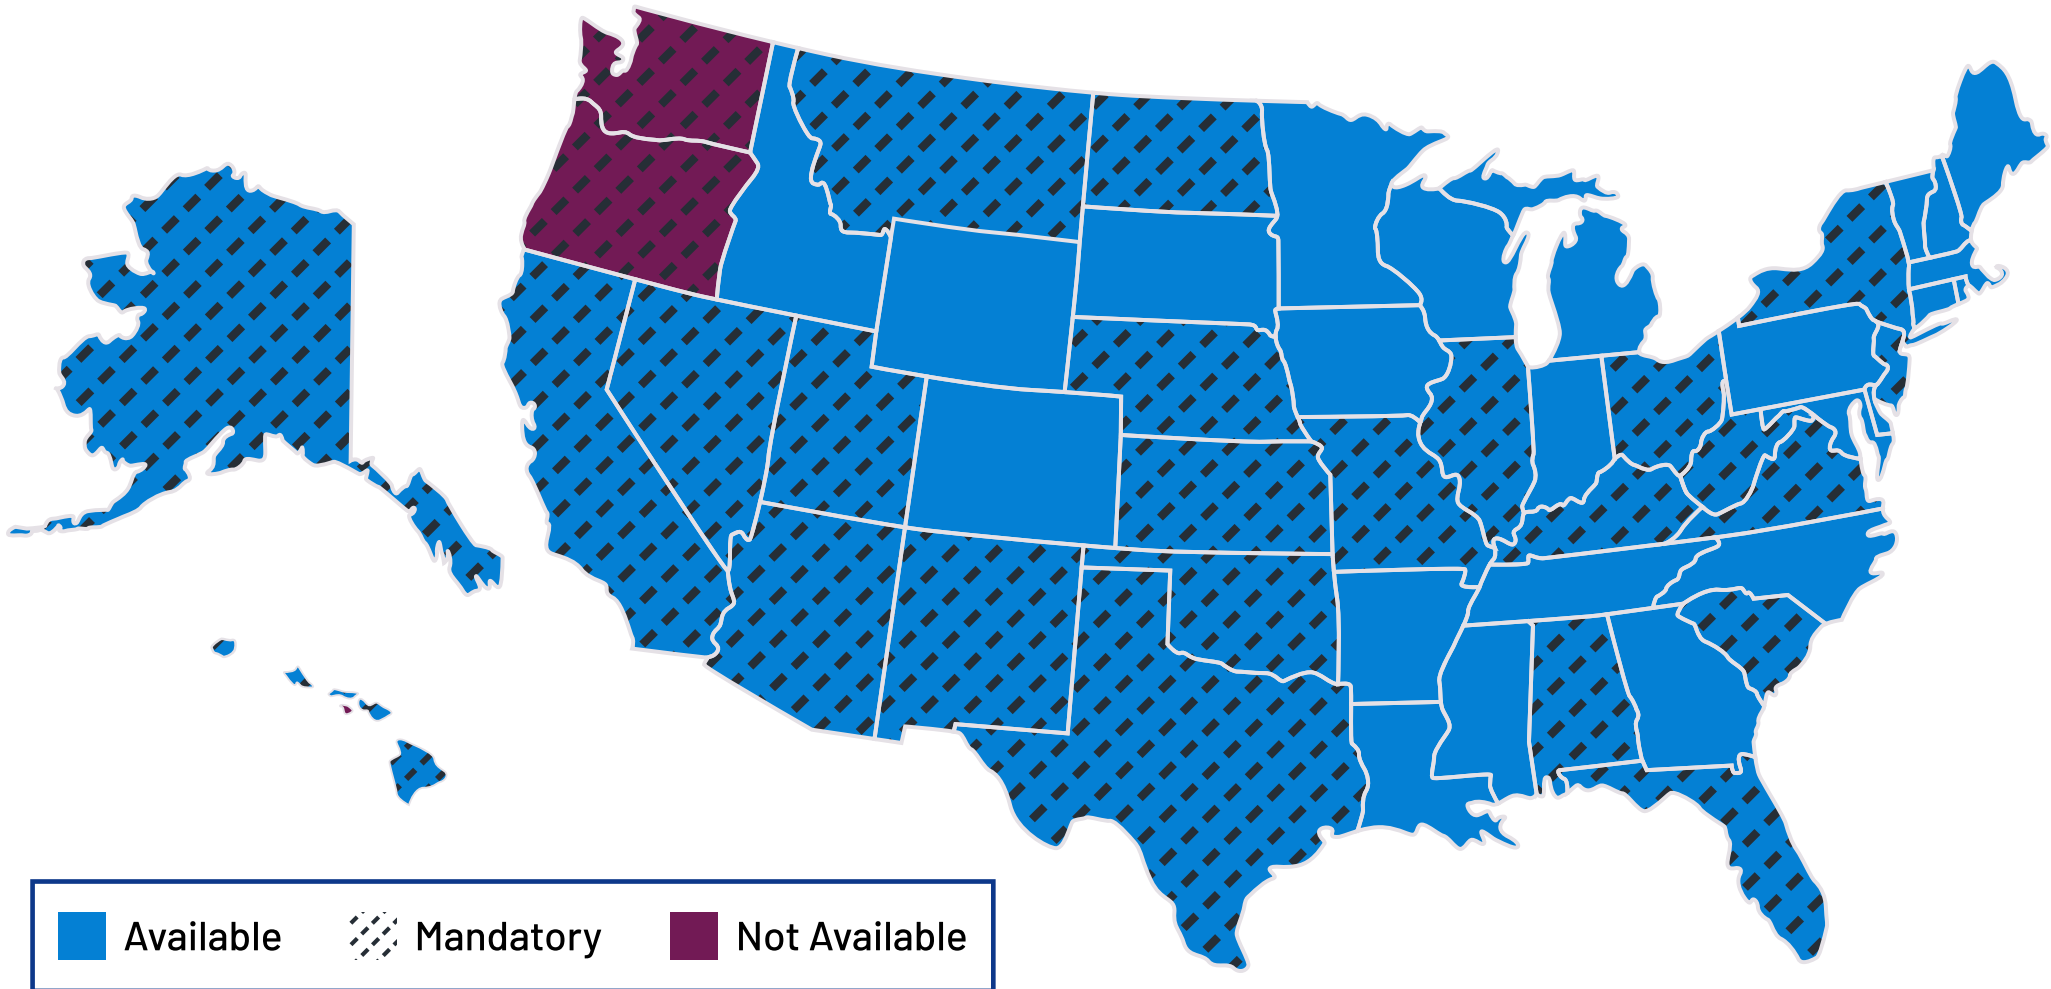

## FOOD HANDLER TRAINING

### PRODUCT COVERAGE MAP

### NEBRASKA

Lancaster and Lincoln are mandatory

### NEW YORK

Chautauqua, Livingston, Monroe, Tioga, Broome are mandatory